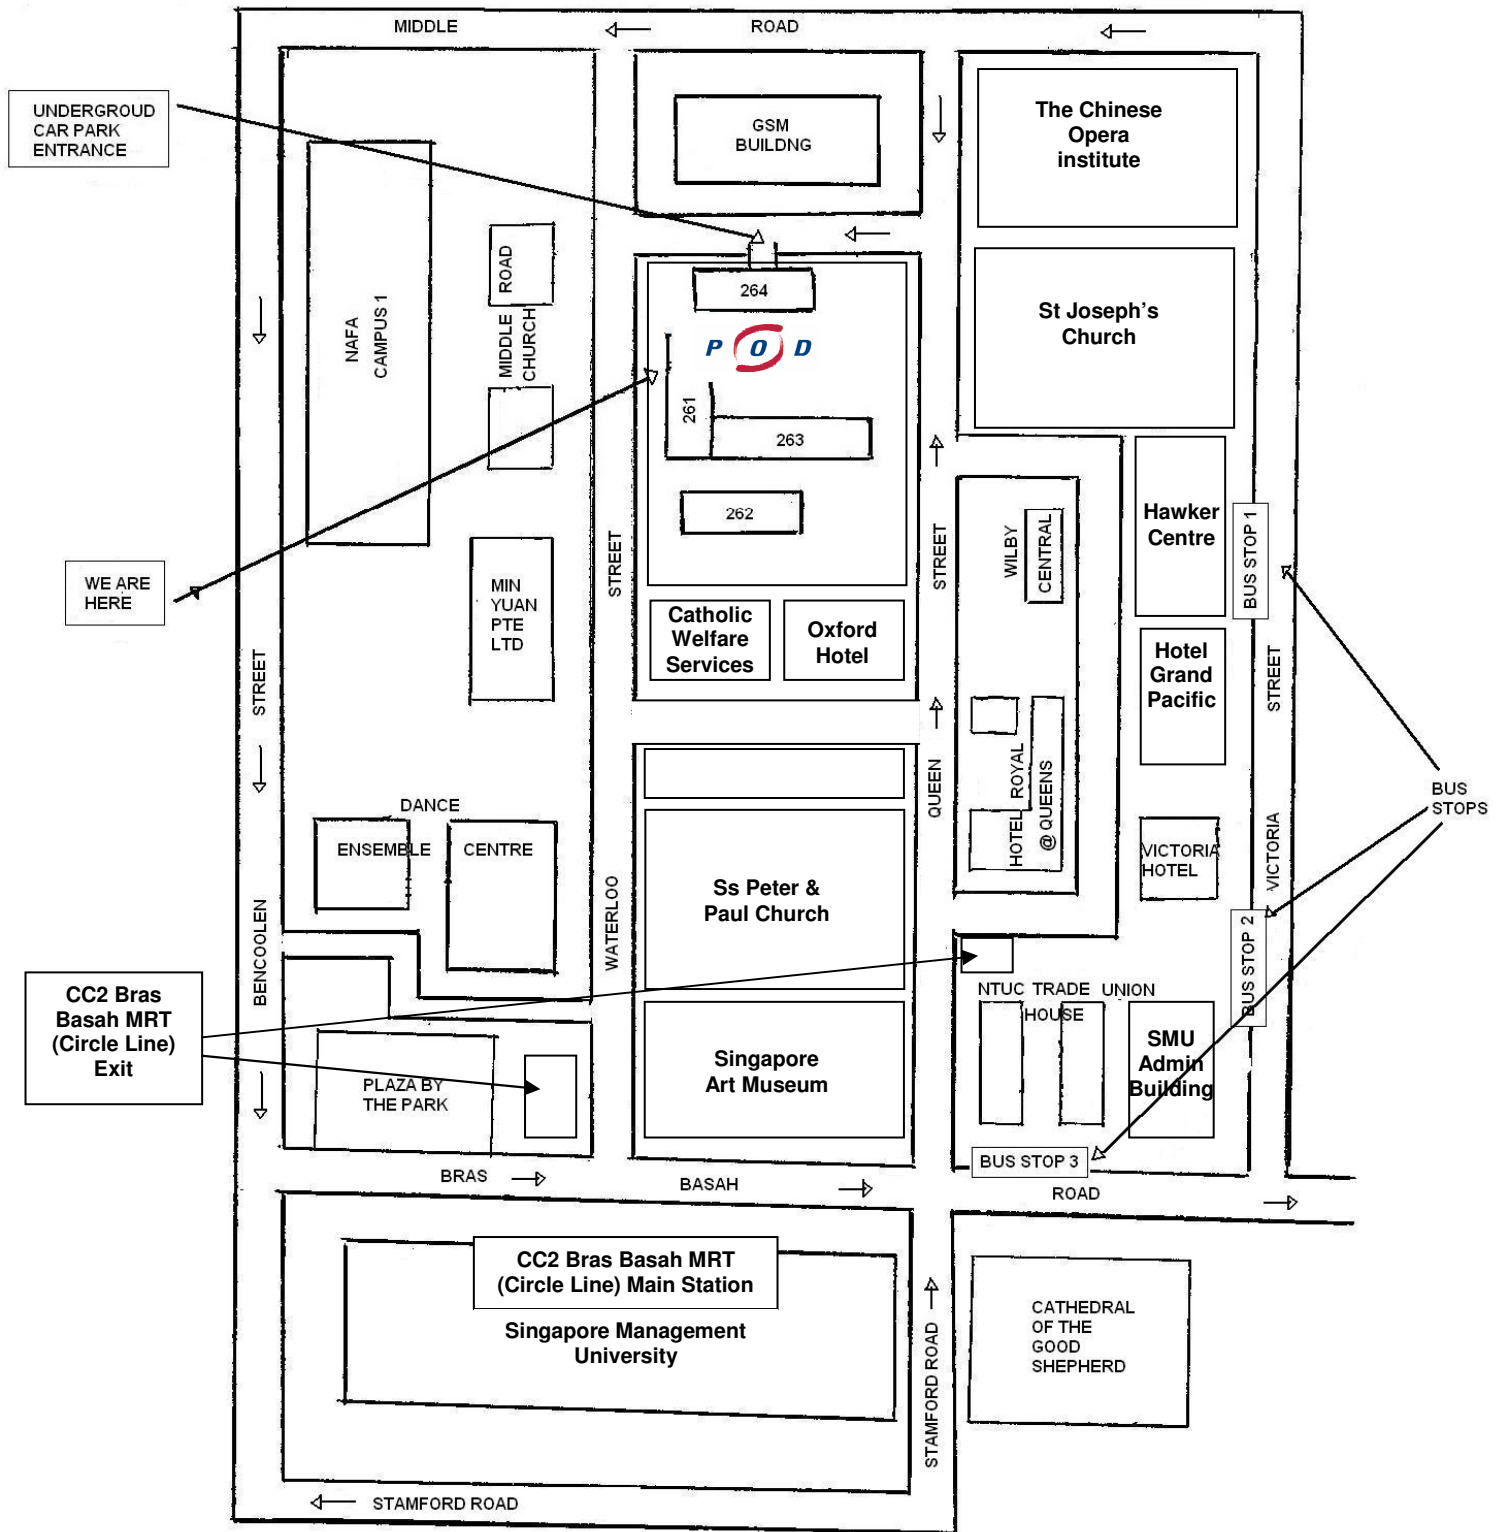

OUR LOCATION

Personnel & Organization Development (Pte) Ltd

Blk 261, Waterloo Street, #04-36, Waterloo Centre, Singapore 180261

Phone: (65) 6 3379081 Fax: (65) 6 3376934

Directions:

Take the lift at level one nearest to entrance of Singapore Council of Women's Organizations; opposite the dessert shop, to level five (*lift of Blk 264*), walk down one level and turn right to locate our office

Nearest MRT:

Circle line: Bras Basah
East West line: City Hall, Bugis
North South line: Douby Ghaut

Buses Available:

Bus Stop 1: Victoria Street – St. Joseph's Church
Bus Stop Number: 01013
Buses Available: 130, 133, 145, 197, C1, 520, 851, 960

Bus Stop 2: Victoria Street – Allson Hotel
Bus Stop Number: 01012
Buses Available: 2, 7, 12, 32, 33, 51, 63

Bus Stop 3: Bras Basah Road – NTUC Income Centre
Bus Stop Number: 04179
Buses Available: 7, 36, 111, 131, 14, 16, 162, 162X, 16M, 502, 518, 167, 171, 700, 700A

Parking:

ERP Parking: Underground car park of Block 264
Coupon Parking: Along the road side of Block 264